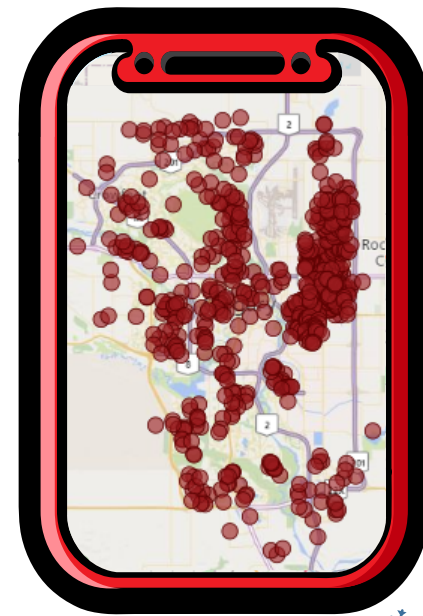

CHRISTMAS DELIVERY 2024

IMPACT REPORT: BY THE NUMBERS

OUR MISSION IS TO DELIVER CHRISTMAS SPIRIT INTO THE HOMES AND HEARTS OF THOSE WHO NEED IT MOST AND INVITE EVERYONE TO BELIEVE (AGAIN!) IN THE TRUE SPIRIT AND THE MAGIC OF CHRISTMAS. YOU'RE PART OF THE MAGIC!

WHERE THE FAMILIES ARE LOCATED

WHERE DID THE TOYS COME FROM?

220
DONATION
BOX HOSTS

880 FAMILIES
VISITED ON CHRISTMAS EVE

4127
FAMILY MEMBERS
1547 REFERRALS RECEIVED

222 DOGS **281** CATS

364 DONATION
BOXES

**BEYOND THE
SANTA BAGS**

150
TURKEY
HAMPERS

563
FOOD
HAMPERS

CREATING BELIEVERS IN THE MAGIC OF CHRISTMAS FOR 41 YEARS

28 HEALTHCARE
FACILITIES
VISITED ON DEC. 23RD

70 HOSPITAL ELVES
22 HOSPITAL SANTA

4983
BEARS