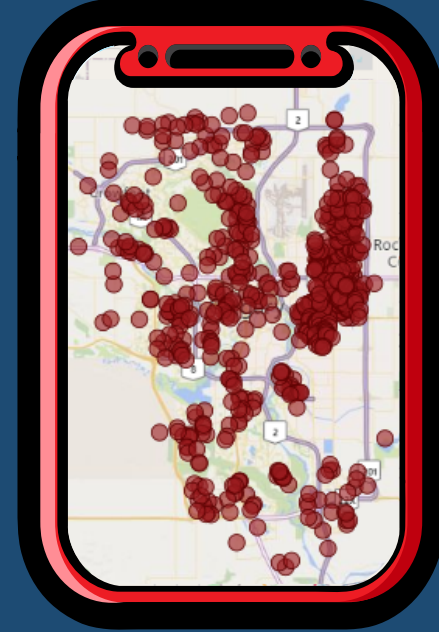

CHRISTMAS DELIVERY 2023

IMPACT REPORT: BY THE NUMBERS

OUR MISSION IS TO DELIVER CHRISTMAS SPIRIT INTO THE HOMES AND HEARTS OF THOSE WHO NEED IT MOST AND INVITE EVERYONE TO BELIEVE (AGAIN!) IN THE TRUE SPIRIT AND THE MAGIC OF CHRISTMAS. YOU'RE PART OF THE MAGIC!

The Magic Of Christmas

1983-2023

WHERE THE FAMILIES ARE LOCATED

WHERE DID THE TOYS COME FROM?

233
DONATION
BOX HOSTS

HOW MUCH IMPACT YOUR DONATION MADE IN 2023?

863 FAMILIES
VISITED ON CHRISTMAS EVE

3923
FAMILY MEMBERS
1515 REFERRALS RECEIVED

424 DONATION
BOXES

CREATING BELIEVERS IN THE MAGIC OF CHRISTMAS FOR 40 YEARS

26 HEALTHCARE
FACILITIES
VISITED ON DEC. 22ND

67 HOSPITAL ELVES
21 HOSPITAL SANTA

3750
BEARS

BEYOND THE
SANTA BAGS

146
TURKEY
HAMPERS