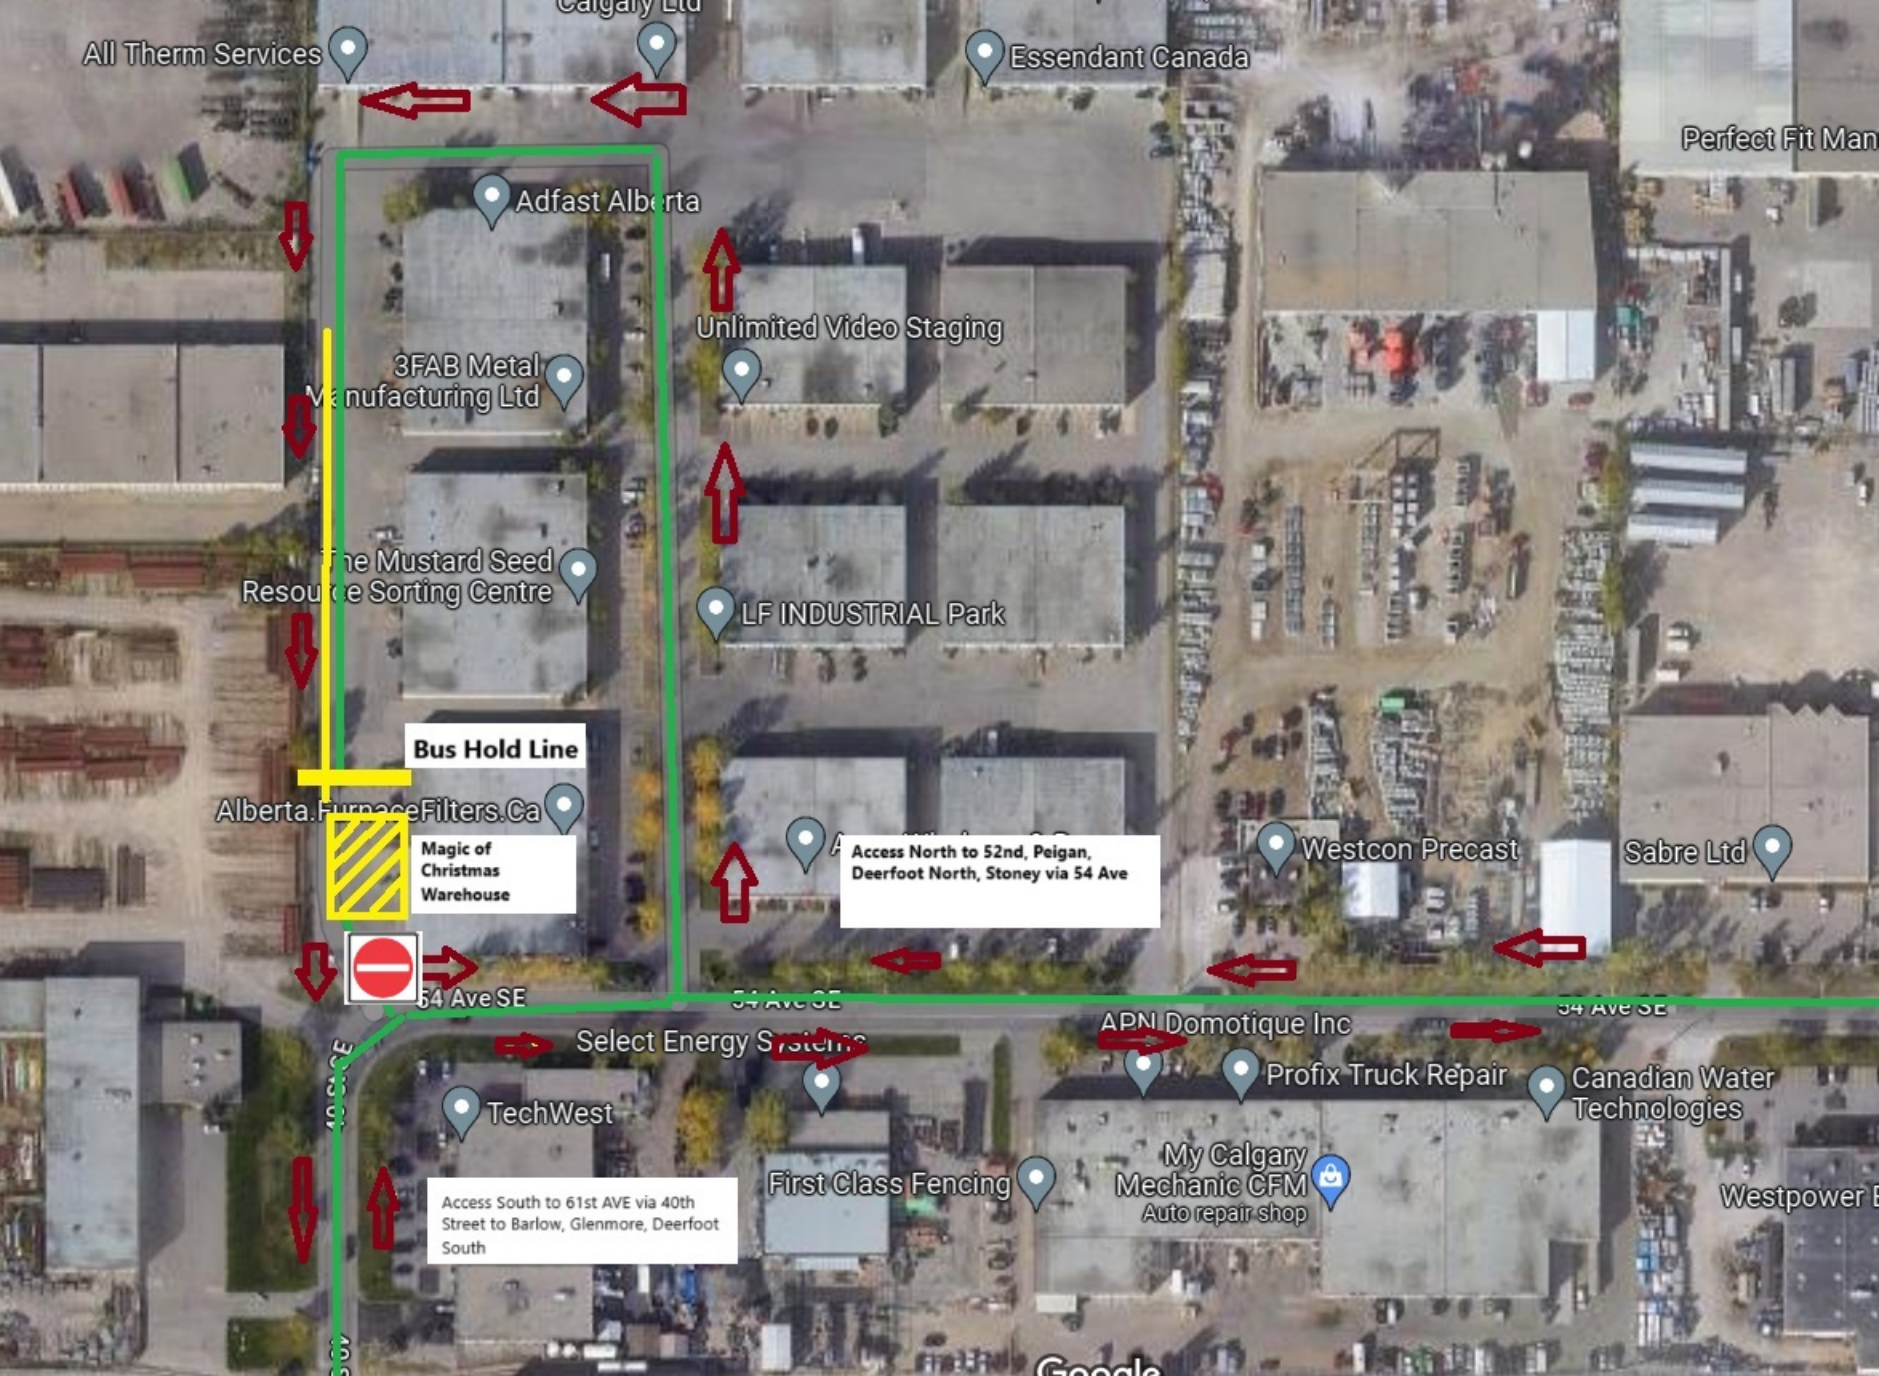

**Magic of Christmas Warehouse is located at:
Unit 31-32 4216 54th Avenue SE**

To Access the Warehouse: From Deerfoot either
Turn Left on Peigan Trail East or Go Straight on Barlow
Trail South

Turn Right off Peigan Trail to 52nd Street South
Head South Past the Railway
Tracks

South on Barlow Trail
to 61st Ave

Right from 52nd
South to 54th Ave

Left on 54th Ave Past Exit

Left or Right
into Complex

From Barlow Turn Left on
61st Ave

Turn Left on
40th Street

Alternative Access via 52nd Street to 61st Ave to
40th Street or
61st Ave to 52nd Street to 54 Ave

LF INDUSTRIAL Park

Bus Hold Line

Alberta FurnaceFilters.ca

Magic of Christmas Warehouse

Access North to 52nd, Peigan, Deerfoot North, Stoney via 54 Ave

Westcon Precast

Sabre Ltd

54 Ave SE

Exit Only

Entrance

54 Ave SE

South toward Barlow

North towards 52nd & Peigan

Google
Select Energy Sys